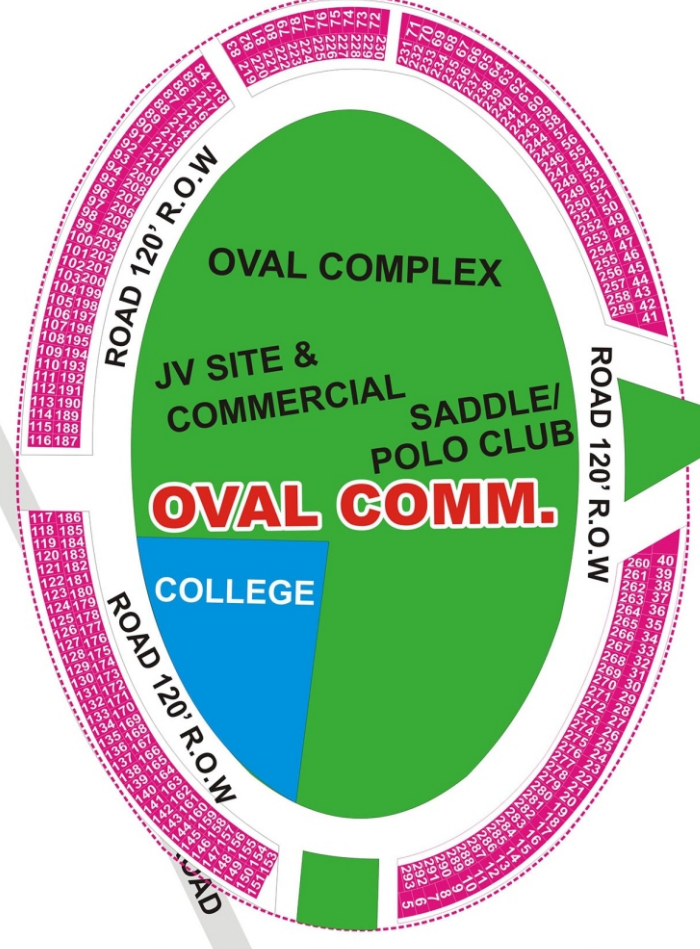

Syed Umair Akhtar
(C.E.O)

+92 324 8430329
+92 332 8447174

LARGER VIEW OF J-BLOCK

Q-Block Large View

Larger View Zone -4

LARGER VIEW R-BLOCK

R Block Comm. Large view

P-Block Large View

LARGER VIEW J-BLOCK

Larger View Zone -3